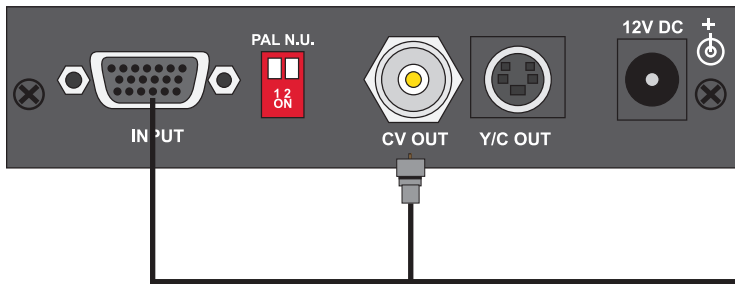

**Single Channel
Deletion Filter**
(Installed By Cable Provider)

CABLE IN

CABLE
OUT TO
AMPLIFIER

Single Channel Deletion Filter
(Installed By Cable Provider)

CABLE IN

CABLE OUT TO AMPLIFIER