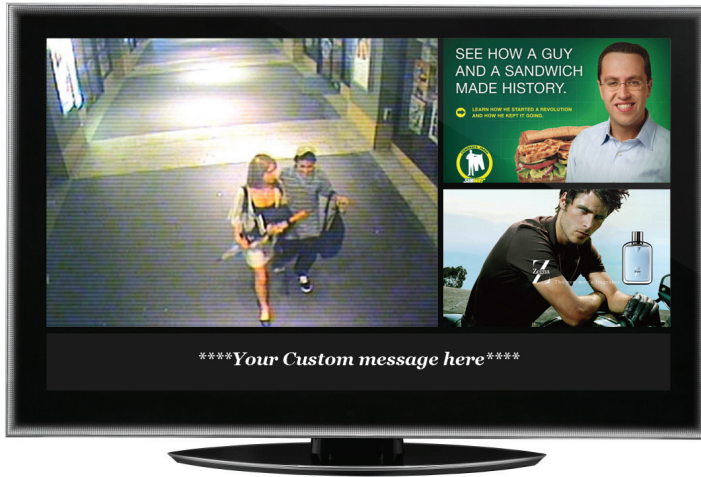

Don't open your *door* to the unknown

TELEgram

What is Digital Signage?

1. One or more video screens (of any size) located at your premises.
2. Showing high-impact moving adverts.
3. Controlled on-line from a central location using our Digital Signage Advertising Software.

Why Telegram?

- Flexible. Add software options if required
- No recurring costs or fees.
- Use your own content, OR we can custom-create for you.
- From 1 to 999 locations
- Simple to use
- Lowest cost in the world - By far! Screen Format: 16:9